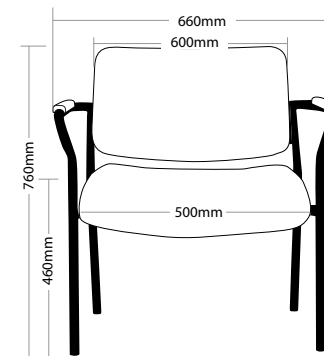

R2 MULTI SHIFT SEATING

ROTARY

FEATURES

- » Available in 2 seat widths
- » High density foam
- » Plastic under pan
- » Heavy duty black textured metal frame
- » Available in local fabrics
- » Optional frame or base colour (please allow 5 more days)
- » Suitable for indoor use only
- » 7 Year warranty
- » Weight limit is 200kg

INDOOR USE ONLY

✗ Do not use as a step ladder

Keep a permanent contact between base of chair and floor

ROTARY-700

ROTARY-600

sydney office furniture
sydneyofficefurniture.com.au

ROTARY MULTI SHIFT SEATING

sof
sydney office furniture
sydneyofficefurniture.com.au