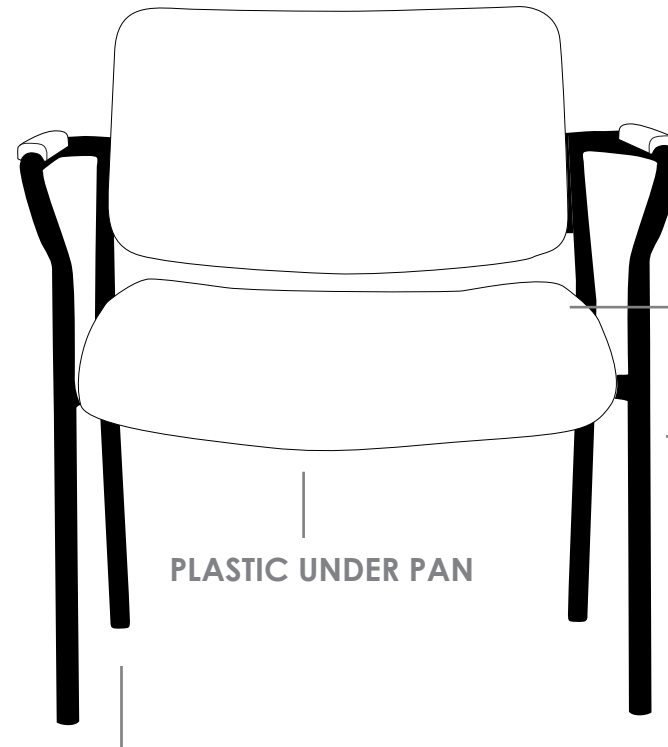

R2 MULTI SHIFT SEATING

ROTARY

FEATURES

- » Available in 2 seat widths
- » High density foam
- » Plastic under pan
- » Heavy duty black textured metal frame
- » Available in local fabrics
- » Optional frame or base colour (please allow 5 more days)
- » Suitable for indoor use only
- » 7 Year warranty
- » Weight limit is 200kg

INDOOR USE ONLY

✗ Do not use as a step ladder

Keep a permanent contact between base of chair and floor

ROTARY-700

ROTARY-600

sydney office furniture
sydneyofficefurniture.com.au

ROTARY MULTI SHIFT SEATING

sof
sydney office furniture
sydneyofficefurniture.com.au