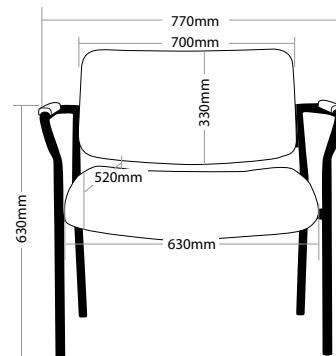

R2 MULTI SHIFT SEATING

ROTARY

FEATURES

- » Available in 2 seat widths
- » High density foam
- » Plastic under pan
- » Heavy duty black textured metal frame
- » Available in local fabrics
- » Optional frame or base colour (please allow 5 more days)
- » Suitable for indoor use only
- » 7 Year warranty
- » Weight limit is 200kg

INDOOR USE ONLY

✗ Do not use as a step ladder

Keep a permanent contact between base of chair and floor

ROTARY-700

ROTARY-600

sydney office furniture
sydneyofficefurniture.com.au

ROTARY MULTI SHIFT SEATING

sof
sydney office furniture
sydneyofficefurniture.com.au

ROTARY-700

ROTARY-600

SIDE VIEW